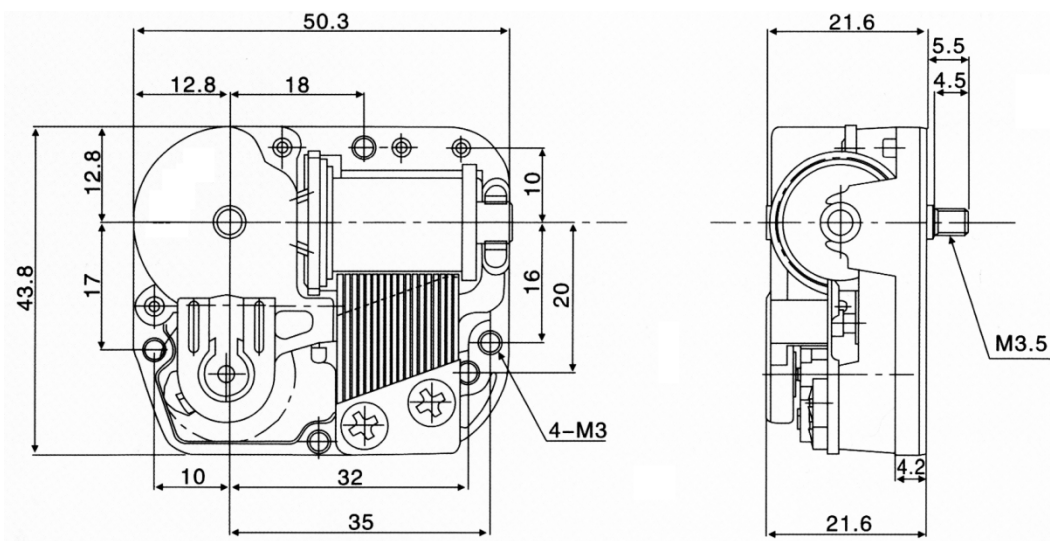

## Specification

Description **MUSICAL MOVEMENT 18 NOTE**  
Item no. **CARILLONC**

### Sizes and distances

### Basic Performances

PLAYING SPEED / FIRST DRUM REV.(S/R) *	13-20
DRUM TURNS AVAILABLE (Times)	8 minimum
SPEED UNIFORMITY (Difference between specified drum turns available)	2 sec. maximum
FULL PLAYING TIME	1 min 30s - 2 min 30s
WINDING TORQUE	0.4 N·m {40kg·mm}
WINDING TORQUE(MAX) **	0.6 N·m {60kg·mm}
TUNE TIME AVAILABLE (Bars) 4/4	8
TUNE TIME AVAILABLE (Bars) 3/4	8-16
SERVICE LIFE(Min) W/O LEFT KEY	500 min
*Subject to change for optimum tune speed **If over the limit may make for breakage	