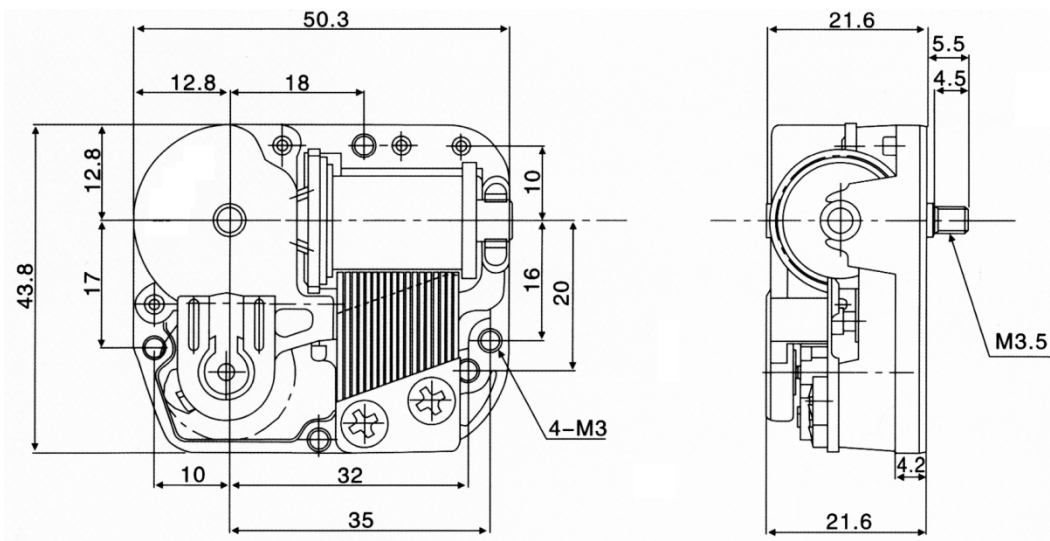

Specifiche tecniche

Prodotto **MOVIMENTO CARILLON 18 NOTE**
Codice **CARILLONC**

Misure e distanze

Dati generali

PLAYING SPEED / FIRST DRUM REV.(S/R) *	13-20
DRUM TURNS AVAILABLE (Times)	8 minimum
SPEED UNIFORMITY (Difference between specified drum turns available)	2 sec. maximum
FULL PLAYING TIME	1 min 30s - 2 min 30s
WINDING TORQUE	0.4 N·m {40kg·mm}
WINDING TORQUE(MAX) **	0.6 N·m {60kg·mm}
TUNE TIME AVAILABLE (Bars) 4/4	8
TUNE TIME AVAILABLE (Bars) 3/4	8-16
SERVICE LIFE(Min) W/O LEFT KEY	500 min
*Subject to change for optimum tune speed **If over the limit may make for breakage	